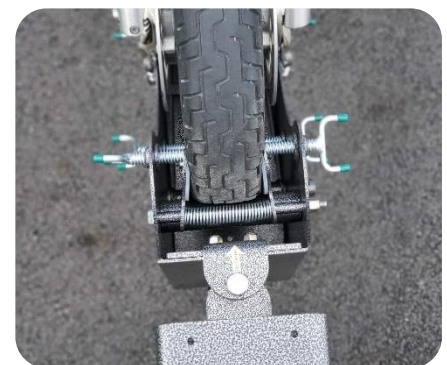

Patented Premium Innovation

- Fits any tire width from 3" to 6.25" if you have custom installations or adaptations created Jab Dynamics is up for the task.
- Clamps to the wheel, no reason to strap to the handle bars. Patented hitch allows the bike to turn like a trailer to avoid the bike lean that occurs with other bike hitches.

Jab Dynamics, LLC
PO Box 162
Rosalia, WA 99170
509-844-8891
www.jabdynamics.com