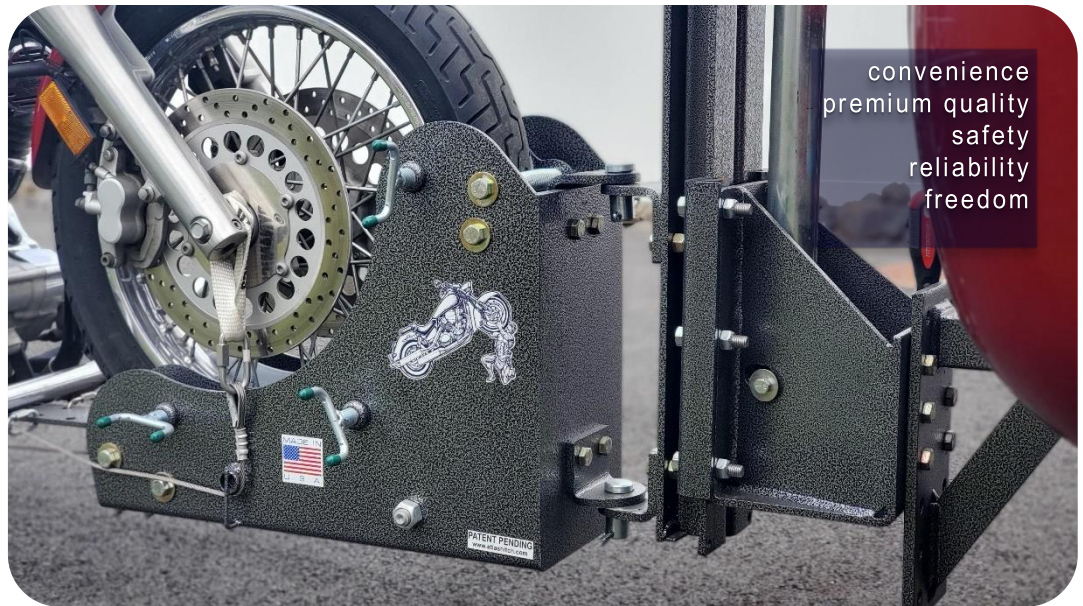

The Premium Motorcycle Tow Hitch

convenience
premium quality
safety
reliability
freedom

FREEDOM

The road, the country, the wind. We have all known the freedom that comes from leaving our worries and concerns behind us as we follow the road down a canyon, over a bridge, along a river. Everywhere the experience is the destination.

With the Atlas Hitch you can experience that easier than ever before. Freedom from worry, knowing your bike is safely behind you. You have a way to get your bike in for repairs or into the sunshine.

Patent Pending – Made in the USA

- The Atlas Hitch turns with you – No more bike lean.
- Premium Jab Dynamics quality product made right here in the USA.
- Jab Dynamics warranty.
- Fits nearly every bike and style
- Save storage space and time with the convenience of the Atlas Hitch “roll and go” system.

JAB
DYNAMICS